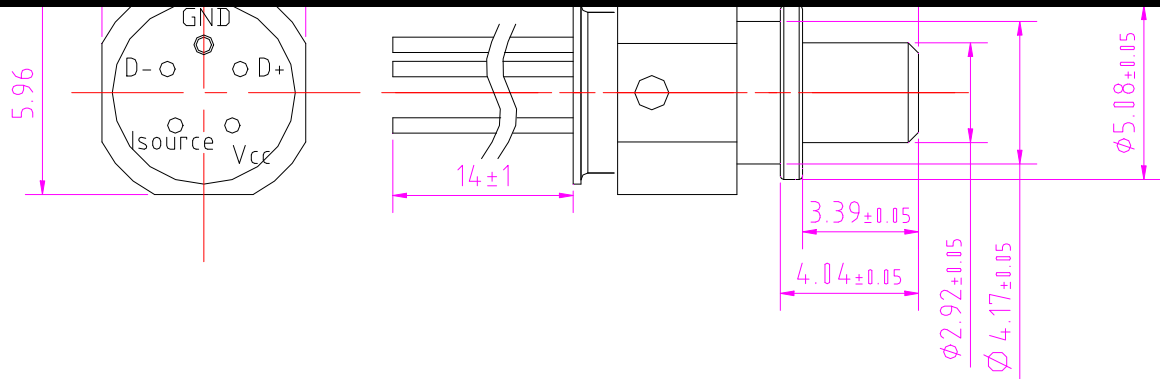

ROSA LC 1250 1310nm

Features:

Pin Description:

Outline:

Order Information:

RX1250 — — LC

Statement